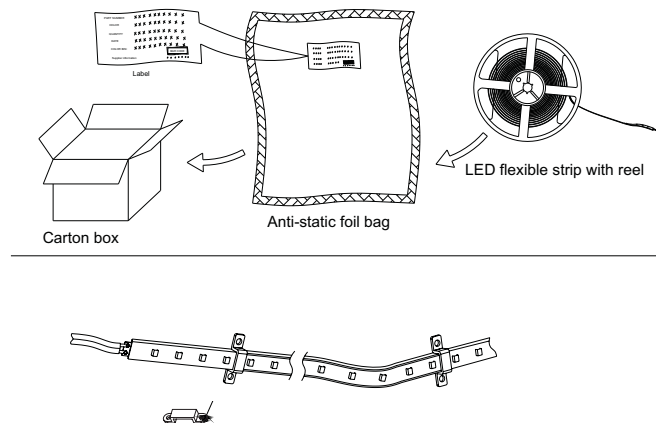

SC-TWF7

Features

- UV-resistant PU glue potted version
- Eleganter king with the clear housing
- Crystrip™ can create a nice effect like colored crystal while lighting
- Waterproof, IP65
- Much brighter than normal rope light
- The components are completely sealed in housing to protect from outer impact

Dimension drawing (Unit:mm/inch)

Linking operation

Packing information

Safety Information

- The strip itself and all its components may not be mechanically stressed.
 - Assembly must not damage or destroy conducting paths on the circuit board.
 - Installation of LED ribbon (with power supplies) needs to be made with regard to all applicable electrical and safety standards.
 - Only qualified personnel should be allowed to perform installations.
 - Correct electrical polarity needs to be observed. Wrong polarity may destroy the strip.
 - Parallel connection is highly recommended as safe electrical operation mode.
 - Serial connection is not recommended. Unbalanced voltage drop can cause hazardous overload and damage the strip.
 - Please ensure that the power supply is of adapters power to operate the total load.
 - When mounting on metallic or otherwise conductive surfaces, there needs to be an electrical isolation points between strip and the mounting surface.
 - Pay attention to standard ESD precautions when installing the strip.
 - Damaged by corrosion will not be honored as a materials defect claim.
- It is the user's responsibility to provide suitable protection against corrosive agents such as moisture and condensation and other harmful elements.