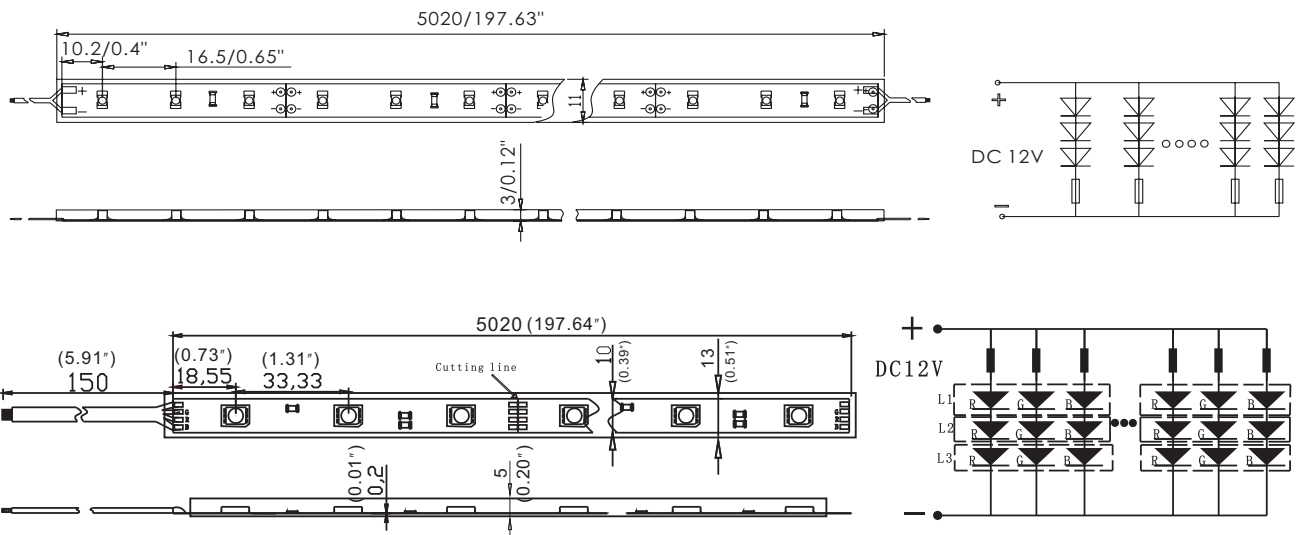

Model Number	Color	Length (m)	LED Q' ty	LED Type	Light Output (lumen/m)	Beam Angle (degrees)	Voltage (V DC)	Current (Amps/m)	Max. Power Consumption (W/m)	IP	Continuous Connection (m)
SC-TWF7-W2	White	5	600	3528 SMD LED	760	120	12	0.8	9.6	65	10
SC-TWF7-NW2	Natural White	5	600		640	120	12	0.8	9.6	65	10
SC-TWF7-WW2	Warm white	5	600		630	120	12	0.8	9.6	65	10
SC-TWF7-R2	Red	5	600		300	120	12	0.8	9.6	65	10
SC-TWF7-G2	Green	5	600		560	120	12	0.8	9.6	65	10
SC-TWF7-B2	Blue	5	600		160	120	12	0.8	9.6	65	10
SC-TWF7-Y2	Yellow	5	600		440	120	12	0.8	9.6	65	10
SC-TWF7-RGB2	RGB	5	300	5050 SMD LED	500	120	12	1.2	14.4	65	10
SC-TWF7-W2-24V	White	5	600	3528 SMD LED	760	120	24	0.4	9.6	65	10
SC-TWF7-NW2-24V	Natural White	5	600		640	120	24	0.4	9.6	65	10
SC-TWF7-WW2-24V	Warm white	5	600		630	120	24	0.4	9.6	65	10
SC-TWF7-R2-24V	Red	5	600		300	120	24	0.4	9.6	65	10
SC-TWF7-G2-24V	Green	5	600		560	120	24	0.4	9.6	65	10
SC-TWF7-B2-24V	Blue	5	600		160	120	24	0.4	9.6	65	10
SC-TWF7-Y2-24V	Yellow	5	600		440	120	24	0.4	9.6	65	10
SC-TWF7-RGB2-24V	RGB	5	300	5050 SMD LED	500	120	24	0.72	17.3	65	10

Dimension drawing (Unit:mm/inch)