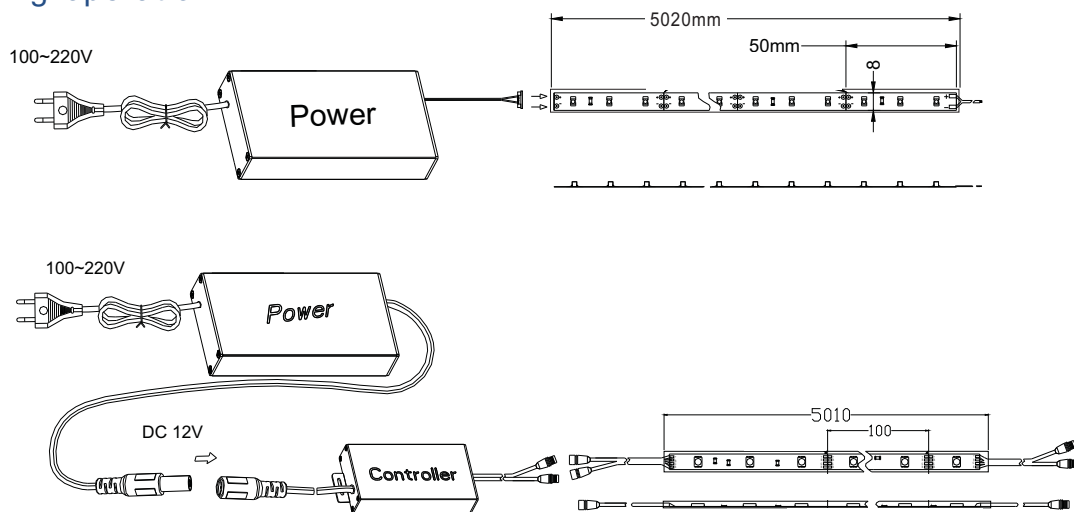

Linking operation